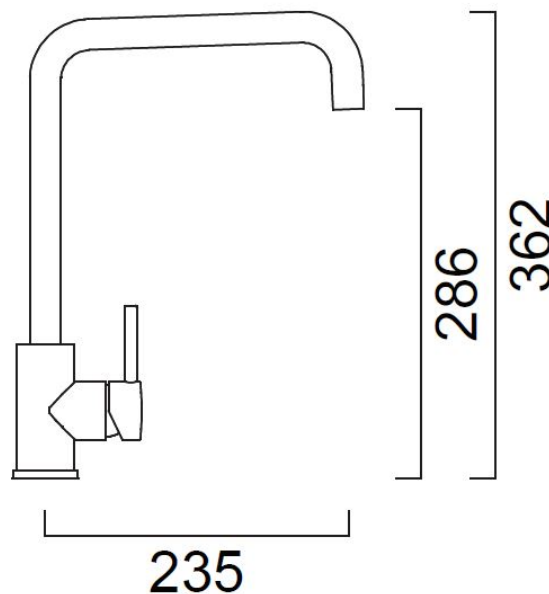

### Product Specification Sheet

**DELTA11SS**  
**DELTA11PS**  
**DELTA11BK**

**DELTA11SS**

**DELTA11BK**

**DELTA11PS**

E&OE – it is recommended all measurements are taken directly from the product. Specification subject to change without notice, always consult the literature supplied with the product. Coloured images are indicative only.